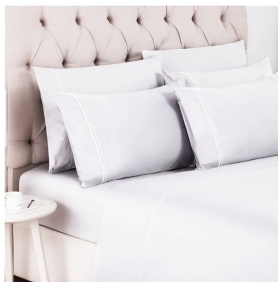

Canopy Elegant Bedsheets Single – White

A good night's rest will always demand the right bedsheets. Made of 100% USA cotton, Canopy Luxe bed linens are soft and durable, transforming your bed into a comfortable, cozy environment that enhance your sleep experience. Key Features Offering a range of contemporary designs and colours Canopy Luxe also ensures a good aesthetic match for your interior. Comfort and details – all you need for a luxurious bedroom. Consists 1 Quilt Cover: 140 x 210 cm 1 x Fitted sheet: 92cm x 190cm 1 x Pillow Case: 50cm x 76cm 1 x Bolster Case:37x108cm 100% USA Cotton Sateen, 880TC *image are for illustration purposes only

Features

General

| | |
|---------------------|---------|
| Brand | Canopy |
| Colour | White |
| Product Type | Bedsets |