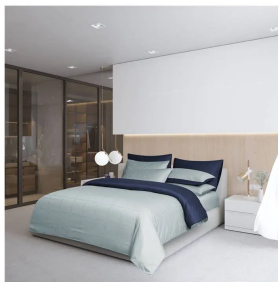

Kinu Lancing Queen Bedsheets - Sky/Night

A good night's sleep awaits as you rest on KINU Bedlinen. Our bed sheets stay soft and silky, letting you slip off onto the comfort of the night. Enjoy the feel of fine cotton gently cradling you as you relax and journey into a peaceful slumber. Key Features Consist of 1 x Quilt Cover: 210 x 210 cm 1 x Fitted sheet: 152cm x 190cm + 40cm 2 x Pillow Case: 50cm x 76cm 1 x Bolster Case:37x108cm 100% Jacquard USA Cotton Sateen, 880Thread Count *Images are for illustration purpose only

Features

General

Brand	Kinu
Colour	Sky/Night
Product Type	Bedsets

Mattress Features

Mattress Size	Queen
----------------------	-------