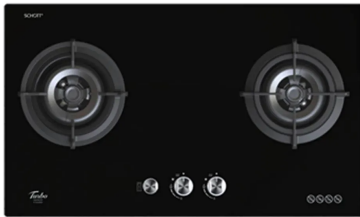

# Turbo Incanto T762GV-BK 76cm 2 Burners Built- In Glass Hob - Black

The Turbo Incanto T762GV-BK 76cm 2-Burner Built-In Hob has various functions to simplify cooking. You can also adjust the flame or heating element to your satisfaction. Key Features 4.2kW double ring wok burner affixed with inner ring control device Rapid burner affixed with inner ring control device Copper alloy burners with safety valve Cast iron pot stand Built-in battery operated ignition system Alloy laser coating control knobs SCHOTT glass Dimensions: 76cm (W) x 45cm (D) x 6cm (H) Cut-out size: 65cm (W) x 35cm (D) (R120)

### General

<b>Brand</b>	Turbo
<b>Colour</b>	Black
<b>Model</b>	Incanto T762GV-BK
<b>Product Type</b>	Built-in Gas Hobs